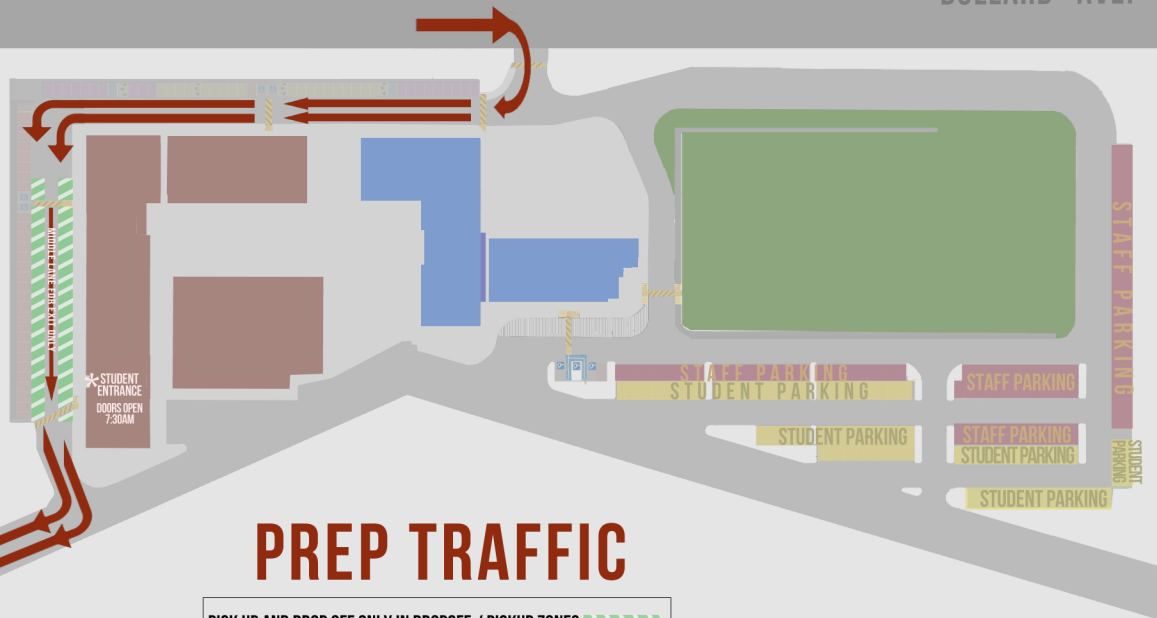

BULLARD AVE.

BULLARD AVE.

PALM LANE

ENGANTO BLVD.

PREP TRAFFIC

PICK UP AND DROP OFF ONLY IN DROPOFF / PICKUP ZONES 
 USE CAUTION AT CROSSWALKS  AND AREAS OF MERGING 

OBEEY STAFF DIRECTIONS AT ALL TIMES

MIDDLE LANE IN DROPOFF/PICKUP AREA IS FOR EXITING ONLY.
DROP OFF AND PICK UP IN OUTSIDE LANES ONLY.
THERE IS NO DROPOFF OR PICKUP ON PALM LANE.